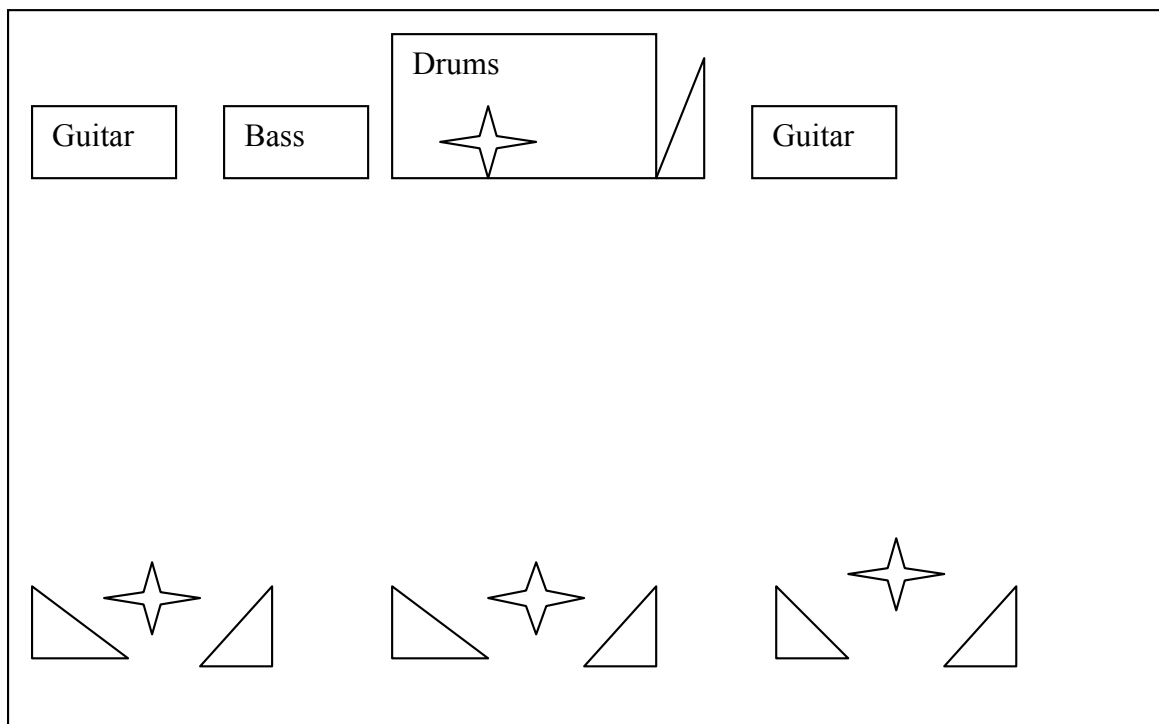

SNUFF CHANNEL LIST

1. Kick	B52	Gate
2. Snare Top	Sm57	
3. Snare Bottom	Sm57	
4. Hi Hat	Condenser	
5. Timbale	Sm57	Gate
6. Rack Tom	Sm57	Gate
7. Floor Tom	Sm57	Gate
8. Ride	Condenser	
9. OH_L	Condenser	
10. OH_R	Condenser	
11. Bass	DI	Comp
12. Bass	MD421	
13. Guitar Stage_L	509/Sm57	
14. Guitar Stage_R	509/Sm57	
15. Vocal Stage_L	Sm58	Comp
16. Vocal Stage_C	Sm58	Comp
17. Vocal Stage_R	Sm58	Comp
18. Vocal Drums	(Own Mic)	Comp

If you have any questions call Jerry on: 0777-3398773 or Dnotice Management Ltd on 020 8341 9398

=Vocal mic

=Monitor Wedge